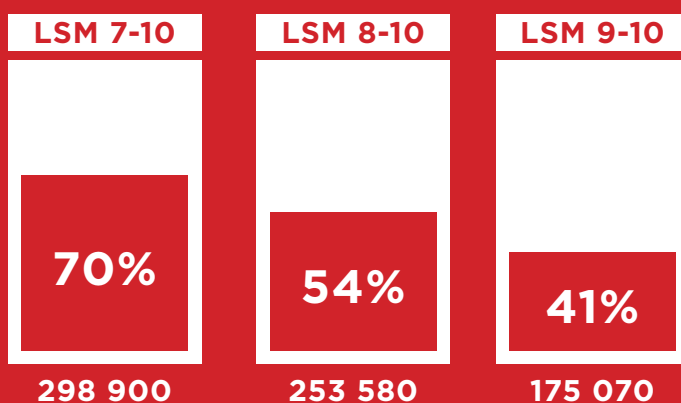

OVERVIEW

MAINBODY:

Definitive source of news & investigative news.

EDUCATION:

Informs educators & government on the sector.

FRIDAY:

The go-to for lifestyle, travel, arts & culture.

READERSHIP:

Our print readership of 150 000/week and 1.2 million unique browsers/month drive the economy, actively transform society and always influence debate. They are high income earning,

upper LSM/SEM individuals who work full time, or are self-employed. They enjoy new technologies, such as online and social media.

The M&G:

- Frequency - Weekly (51 issues per year)
- Circulation - ABC audited for Q2 - 8610
- Format - Tabloid (Print), High resolution PDF (online)
- Print order current - 13500
- Door to door delivery - In all major metros including Johannesburg, Durban, Capetown, Port Elizabeth, East London, Witbank as well as selected suburban and rural areas

MAIL & GUARDIAN READERSHIP: 150 000

ABC:23 052
(ABC Q4 2019)

SOURCE : PAMS 2018 A