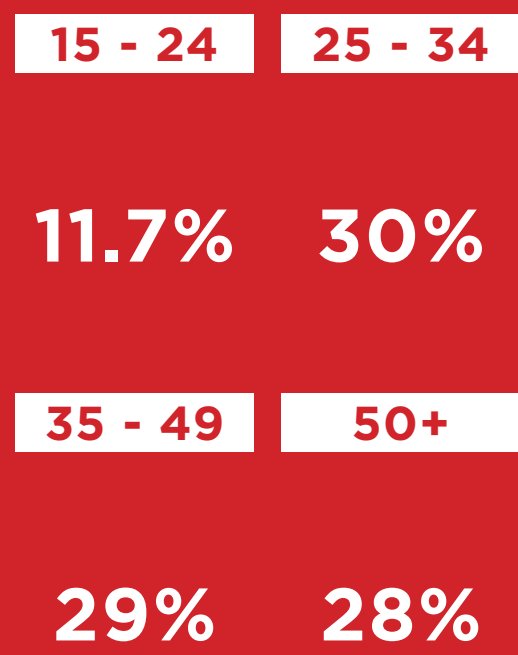

Informs educators & government on the sector.

FRIDAY:

The go-to for lifestyle, travel, arts & culture.

READERSHIP:

Our print readership of 150 000/week and 1.2 million unique browsers/month drive the economy, actively transform society and always influence debate. They are high income earning,

MAIL & GUARDIAN READERSHIP: 150 000

ABC:23 052
(ABC Q4 2019)

SOURCE : PAMS 2018 A

MAIN BODY (7 COLUMNS)		NETT DIRECT RATE		
FULL COLOUR		R352		
BLACK & WHITE		R340		
BUSINESS		R352		
FRIDAY (7 COLUMNS)		R232		
COURSES		R352		
M&G JOBS AND NOTICES (8 COLUMNS)				
JOBS (8 COLUMNS) & JOBS.CO.ZA		R380		
TENDERS/NOTICES		R342		
CAREERS & TENDER SITE		R10 000 PER ADVERT (COMBINATION RATE AVAILABLE)		
SPECIAL POSITION FRONT (7 COLUMNS)				
PAGE 1 PUFF		(5X2) R16 480		
PAGE 1 STRIP UNDER MASTHEAD		(3X7) R32 960		
PAGE 1		(10X7) 150 % loading		
PAGE 3		(20X7) 50% loading		
PAGE 5		(20X7) 25% loading		
PAGE 7		(39X7;20X7) 25% loading		
GUARANTEED POSITION		25% loading		
BACK PAGE		(10X7) 50% loading		
7 COLUMNS/MAIN BODY/BUSINESS/FRIDAY/TRAVEL				
1 COLUMN		34mm		
2 COLUMN		71mm		
3 COLUMN		108mm		
4 COLUMN		145mm		
5 COLUMN		184mm		
6 COLUMN		220mm		
7 COLUMN		260mm		
8 COLUMNS/RECRUITMENT/GOVERNMENT/TENDERS/COURSES				
1 COLUMN		31mm		
2 COLUMN		63mm		
3 COLUMN		95mm		
4 COLUMN		128mm		
5 COLUMN		160mm		
6 COLUMN		193mm		
7 COLUMN		225mm		
8 COLUMN		258mm		
LOOSE INSERTS		NETT DIRECT RATE	AGENCY	
PAGES				
4-6 PAGES		R 1 054	R 1 263	
16-32 PAGES		R 1 323	R 1 584	
32+		R 1 653	R 1 980	
M&G PLUS (PRINT + DIGITAL)				
M&G PLUS SURVEYS, SPECIAL PROJECTS AND CUSTOM PUBLISHING				
FULL COLOUR PRINT & ONLINE		R 430	R 515	
CUSTOM PRINTING		POR		
SPECIAL REPORTS/SUPPLEMENTS			AGENCY	
SIZES	NEWSPAPER	ENVA	GLOSS	
4 PAGES	R 282 980	POR	POR	R 338 898
8 PAGES	R 475 950	POR	POR	R 570 000