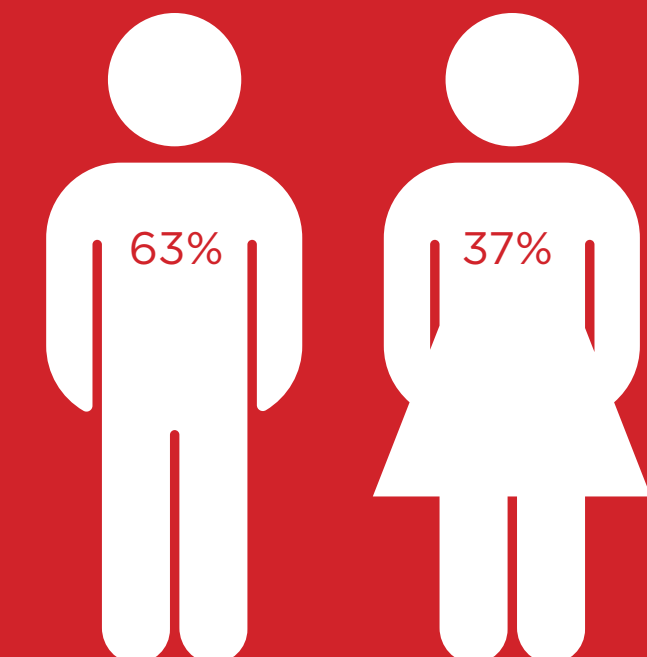

OVERVIEW

MAINBODY:

Definitive source of news & investigative news.

EDUCATION:

Informs educators & government on the sector.

FRIDAY:

The go-to for lifestyle, travel, arts & culture.

READERSHIP:

Our print readership of 150 000/week and 1.2 million unique browsers/month drive the economy, actively transform society and always influence debate. They are high income earning,

upper LSM/SEM individuals who work full time, or are self-employed. They enjoy new technologies, such as online and social media.

The M&G:

- Frequency - Weekly (51 issues per year)
- Circulation - ABC audited for Q2 - 8610
- Format - Tabloid (Print), High resolution PDF (online)
- Print order current - 13500
- Door to door delivery - In all major metros including Johannesburg, Durban, Capetown, Port Elizabeth, East London, Witbank as well as selected suburban and rural areas

MAIL & GUARDIAN READERSHIP: 150 000

ABC:23 052
(ABC Q4 2019)

SOURCE : PAMS 2018 A